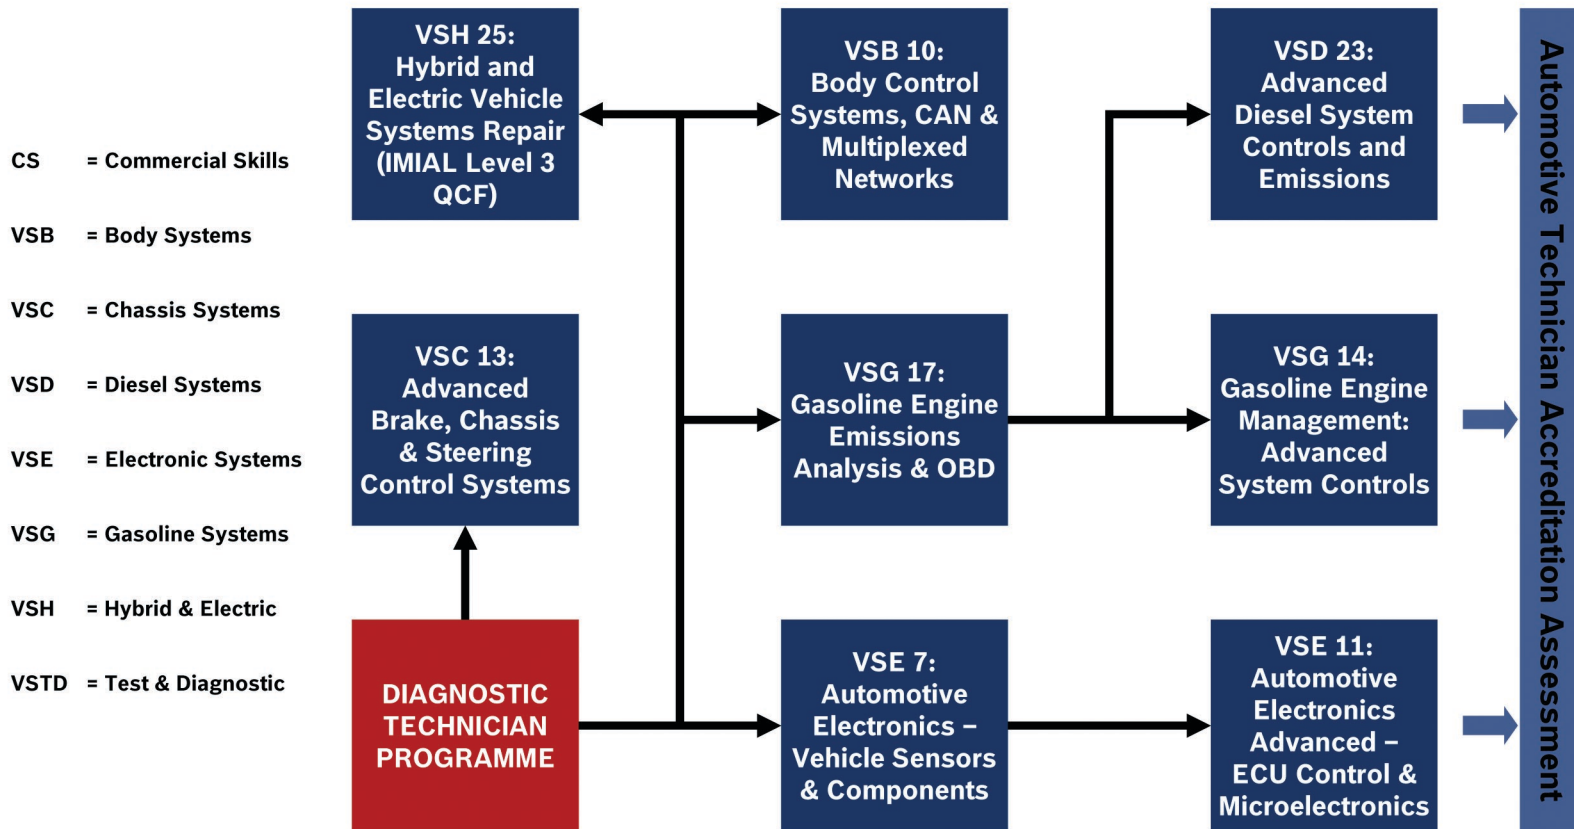

## Bosch Master Technician Programme 2012

→ 21 days of training + 1 day ATA assessment